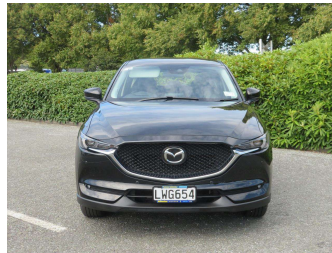

2018 Mazda CX-5 GSX 4WD, NZ NEW

Purchase Price **\$28,999**
Includes GST, Registration & Licensing

Finance may be available on this vehicle. Ask one of our friendly staff for more information.

Gain peace of mind with Mechanical Breakdown Insurance. **Ask us how.**

Body Style
5 door, RV-SUV

Odometer
77,000 km

Engine
2500 cc, Internal Combustion

Fuel Type
Petrol

Transmission
Tiptronic Automatic

Wheels
-

VIN
JM0KF4WLA00303622

Interior
Black