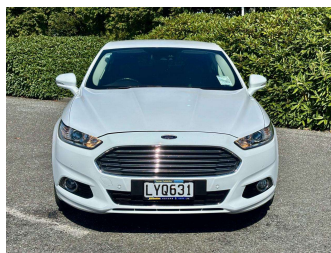

2015 Ford Mondeo SPORTS TREND HATCHBACK

Purchase Price **\$12,999**
Includes GST, Registration & Licensing

Finance may be available on this vehicle. Ask one of our friendly staff for more information.

Gain peace of mind with Mechanical Breakdown Insurance. **Ask us how.**

Body Style
4 door, Hatchback

Odometer
147,000 km

Engine
2000 cc

Fuel Type
Diesel

Transmission
Tiptronic Automatic

Wheels
-

VIN
WF0EXXWPCEFE81878

Interior
Black