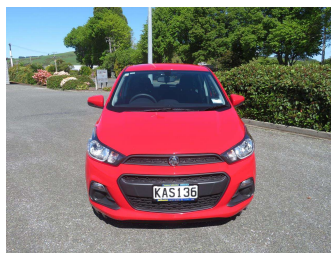

# 2016 Holden Spark Nz new LOW KMS

Purchase Price **\$13,999**  
Includes GST, Registration & Licensing

Finance may be available on this vehicle. Ask one of our friendly staff for more information.

Gain peace of mind with Mechanical Breakdown Insurance. **Ask us how.**

Body Style  
**5 door, Hatchback**

Odometer  
**15,106 km**

Engine  
**1400 cc**

Fuel Type  
**Petrol**

Transmission  
**Automatic**

Wheels  
-

VIN  
**KL3DC48A4GC625145**

Interior  
**Black**