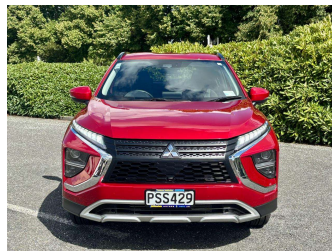

2023 Mitsubishi Eclipse Cross NZ NEW XLS AWD

Purchase Price **\$27,999**
Includes GST, Registration & Licensing

Finance may be available on this vehicle. Ask one of our friendly staff for more information.

Body Style
5 door, RV-SUV

Odometer
55,000 km

Engine
1500 cc

Fuel Type
Petrol

Transmission
Tiptronic Automatic

Wheels
-

VIN
JMFXTGK1WNZ009240

Interior
Black