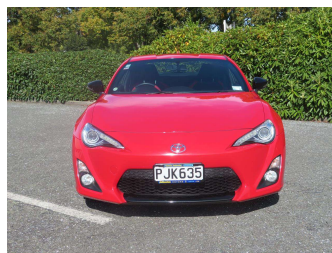

2015 Toyota 86 GT TRD

Purchase Price

\$21,999

Includes GST, Registration & Licensing

Finance may be available on this vehicle. Ask one of our friendly staff for more information.

Gain peace of mind with Mechanical Breakdown Insurance. **Ask us how.**

Body Style

2 door, Coupe

Odometer

111,919 km

Engine

1998 cc, Internal Combustion

Fuel Type

Petrol