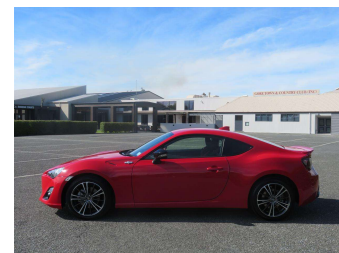

2015 Toyota 86 GT TRD

Purchase Price

\$21,999

Includes GST, Registration & Licensing

Finance may be available on this vehicle. Ask one of our friendly staff for more information.

Gain peace of mind with Mechanical Breakdown Insurance. **Ask us how.**