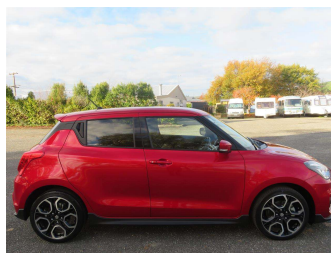

2019 Suzuki Swift Sport

Purchase Price **\$22,999**
Includes GST, Registration & Licensing

Finance may be available on this vehicle. Ask one of our friendly staff for more information.

Gain peace of mind with Mechanical Breakdown Insurance. **Ask us how.**

Body Style
5 door, Hatchback

Odometer
36,467 km

Engine
1400 cc

Fuel Type
Petrol

Transmission
Automatic

Wheels
-

VIN
JSAAZC33S00117872

Interior
Black