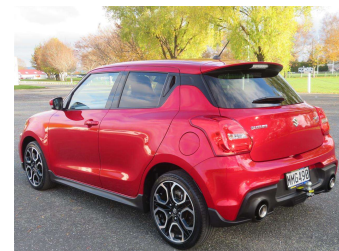

2019 Suzuki Swift Sport

Purchase Price **\$22,999**
Includes GST, Registration & Licensing

Finance may be available on this vehicle. Ask one of our friendly staff for more information.

Gain peace of mind with Mechanical Breakdown Insurance. **Ask us how.**

Body Style
5 door, Hatchback

Odometer
36,467 km

Engine
1400 cc

Fuel Type
Petrol

Transmission
Automatic

Wheels
-

VIN
JSAAZC33S00117872

Interior
Black