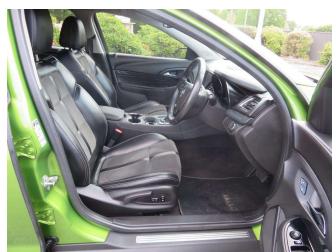

# 2016 Holden Commodore VF2 S V6 Stationwagon

**Purchase Price** **\$25,999**  
Includes GST, Registration & Licensing

Finance may be available on this vehicle. Ask one of our friendly staff for more information.

Body Style  
**5 door, Station Wagon**

Odometer  
**151,314 km**

Engine  
**3600 cc**

Fuel Type  
**Petrol**

Transmission  
**Automatic**

Wheels  
-

VIN  
**6G1FB8E31GL208186**

Interior  
**Black**