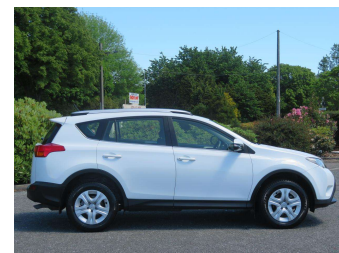

# 2013 Toyota Rav4 GX AWD NZ NEW

**Purchase Price** **\$19,999**  
Includes GST, Registration & Licensing

Finance may be available on this vehicle. Ask one of our friendly staff for more information.

Gain peace of mind with Mechanical Breakdown Insurance. **Ask us how.**

Body Style  
**5 door, RV-SUV**

Odometer  
**148,100 km**

Engine  
**2500 cc**

Fuel Type  
**Petrol**

Transmission  
**Tiptronic Auto**

Wheels  
-

VIN  
**JTMBFREV70D030881**

Interior  
**Black**