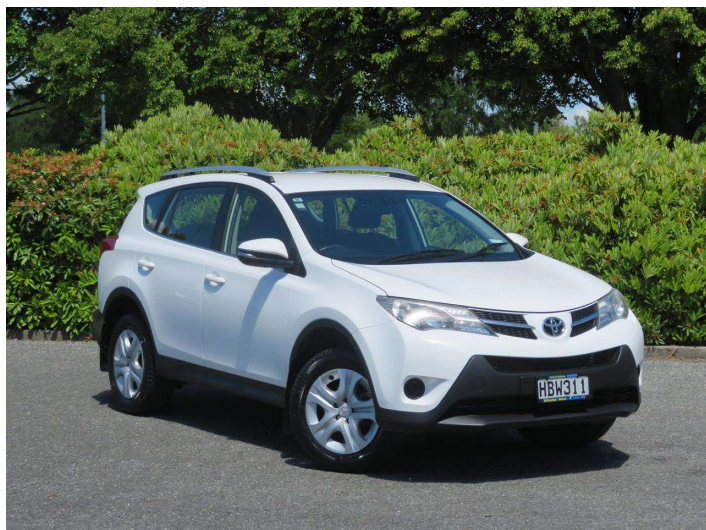

# 2013 Toyota Rav4 GX AWD NZ NEW

**Purchase Price** **\$19,999**  
Includes GST, Registration & Licensing

Finance may be available on this vehicle. Ask one of our friendly staff for more information.

Gain peace of mind with Mechanical Breakdown Insurance. **Ask us how.**

Body Style  
**5 door, RV-SUV**

Odometer  
**148,100 km**

Engine  
**2500 cc**

Fuel Type  
**Petrol**

Transmission  
**Tiptronic Auto**

Wheels  
-

VIN  
**JTMBFREV70D030881**

Interior  
**Black**