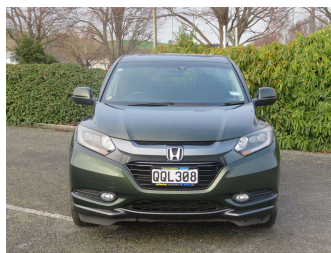

2014 Honda Vezel HYBRID SMART SUV

Purchase Price **\$18,999**
Includes GST, Registration & Licensing

Finance may be available on this vehicle. Ask one of our friendly staff for more information.

Gain peace of mind with Mechanical Breakdown Insurance. **Ask us how.**

Body Style
5 door, RV-SUV

Odometer
75,579 km

Engine
1500 cc

Fuel Type
Hybrid/Petrol

Transmission
Automatic

Wheels
-

VIN
7AT08GDHX23040632

Interior
Black