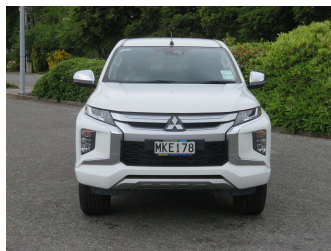

2019 Mitsubishi Triton GLX 4WD New Model

Purchase Price **\$34,999**
Includes GST, Registration & Licensing

Finance may be available on this vehicle. Ask one of our friendly staff for more information.

Gain peace of mind with Mechanical Breakdown Insurance. **Ask us how.**

Top features

- » 4 Wheel Drive
- » ABS Braking
- » Air Bag(s)
- » Alloy Wheels
- » AUX/USB
- » Blue Tooth
- » Central Locking
- » Climate Control
- » Cruise Control
- » Deck Liner
- » Intercooled
- » Keys - 2
- » NZ new
- » Remote Locking
- » Reversing Camera
- » Running Boards
- » Stability Control
- » Tonneau Cover

Body Style
4 door, Ute

Odometer
115,498 km

Engine
2400 cc

Fuel Type
Diesel

Transmission
Automatic

Wheels
-

VIN
MMAJLKL10KH017866

Interior
Grey