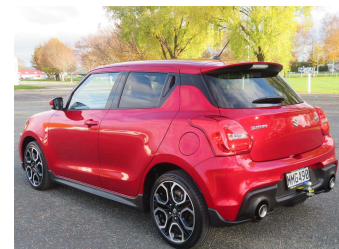

2019 Suzuki Swift Sport

Purchase Price **\$22,999**
Includes GST, Registration & Licensing

Finance may be available on this vehicle. Ask one of our friendly staff for more information.

Gain peace of mind with Mechanical Breakdown Insurance. **Ask us how.**

Body Style
5 door, Hatchback

Odometer
36,201 km

Engine
1400 cc

Fuel Type
Petrol

Transmission
Automatic

Wheels
-

VIN
JSAAZC33S00117872

Interior
Black