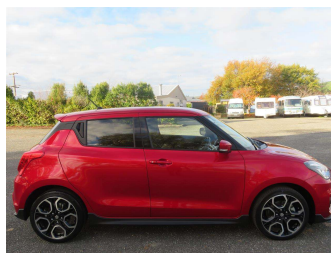

2019 Suzuki Swift Sport

Purchase Price **\$22,999**
Includes GST, Registration & Licensing

Finance may be available on this vehicle. Ask one of our friendly staff for more information.

Gain peace of mind with Mechanical Breakdown Insurance. **Ask us how.**

Body Style
5 door, Hatchback

Odometer
36,201 km

Engine
1400 cc

Fuel Type
Petrol

Transmission
Automatic

Wheels
-

VIN
JSAAZC33S00117872

Interior
Black