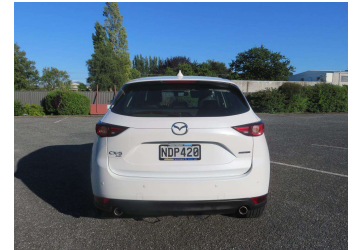

# 2020 Mazda CX-5 GSX 2.5 AWD NZ NEW

**Purchase Price** **\$31,999**  
Includes GST, Registration & Licensing

Finance may be available on this vehicle. Ask one of our friendly staff for more information.

Body Style  
**5 door, RV-SUV**

Odometer  
**77,713 km**

Engine  
**2500 cc**

Fuel Type  
**Petrol**

Transmission  
**Automatic**

Wheels  
-

VIN  
**JM0KF4WLA00415596**

Interior  
**Black**

Safety

Based on 2017 ANCAP rating for 17-23 models with dual frontal+side+head airbags

Reg No.  
**NDP420**

Ext Colour  
**White**

History  
-

Seats  
**5 seats**

CO2 Emissions  
**★★★★☆☆**  
**191 grams/km**