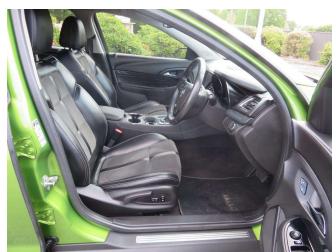

2016 Holden Commodore VF2 S V6 Stationwagon

Purchase Price **\$25,999**
Includes GST, Registration & Licensing

Finance may be available on this vehicle. Ask one of our friendly staff for more information.

Body Style
5 door, Station Wagon

Odometer
151,314 km

Engine
3600 cc

Fuel Type
Petrol

Transmission
Automatic

Wheels
-

VIN
6G1FB8E31GL208186

Interior
Black